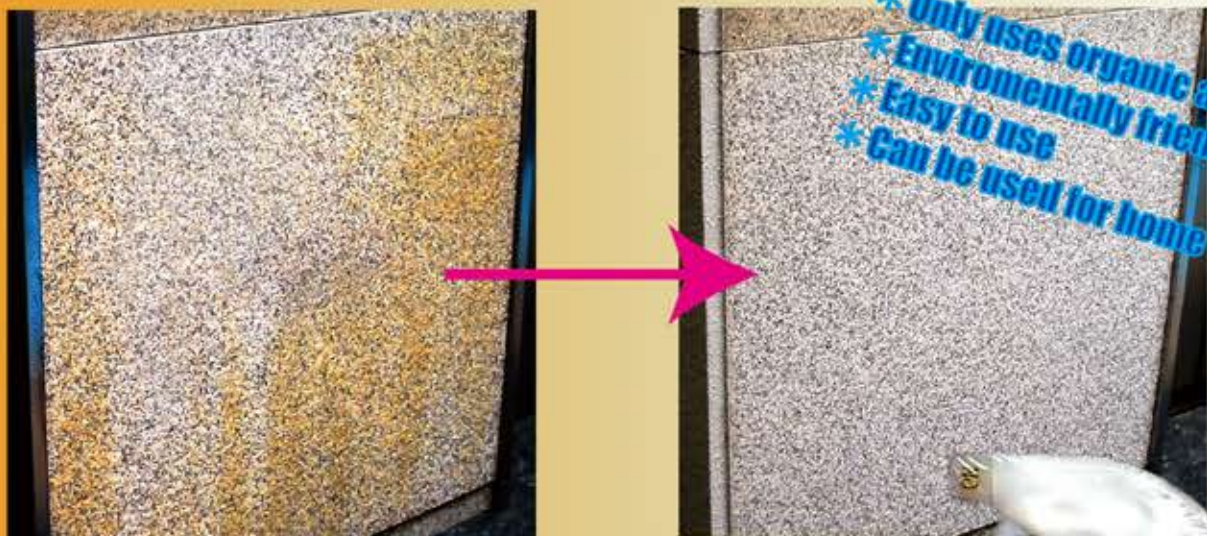

- * Only uses organic acids
- * Environmentally friendly
- * Easy to use
- * Can be used for home

Magical Granite Cleaner is uniquely formulated to reach deep inside granite then quickly and efficiently remove dirt, light rust and light efflorescence buildup. Dirt, rust, and efflorescence are quickly and easily removed from granite with little effort and without damage or scratch to the stone itself. Furthermore, Magical Granite Cleaner do not discolor the stone or give it an unnatural white color.