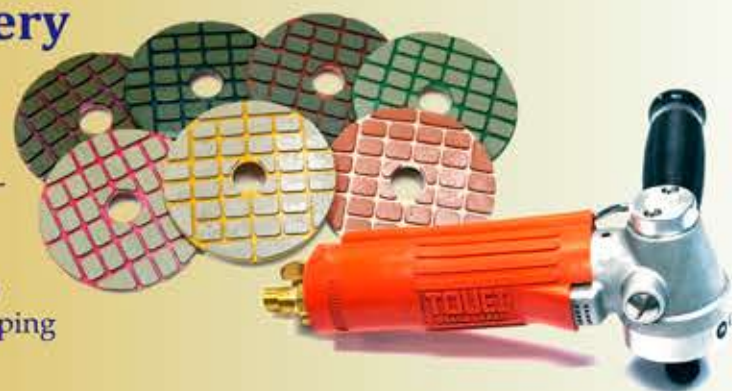

About Us

Founded in 1955, TOUEI KENZAI INDUSTRIAL is the one and only trading company in Japan, specialising in stone related tools and supplies. We handle various products ranging from industrial tools such as diamond tools, stone polishers, to adhesives and chemicals for natural and engineered stones, and also to cemetery items such as stainless flower vases, incense stick holders, and candle holders. We also develop original tools or items of our own based on our knowledge and experience in this industry- our best known and most popular product being the pneumatic water polisher WS-5, first developed in 1968.

Worldwide Sales and Delivery

Interested in purchasing stone related tools and supplies that are sold in Japan, but wondering how to have them shipped to overseas destinations? If so, feel free to contact us at our email address touei-info@touei.ne.jp or send us an enquiry form from our website <http://www.touei.ne.jp/>. As an official distributor of various manufacturers in Japan, we are happy to arrange orders and shipping to your country.

藤栄研材工業株式会社

TOUEI KENZAI INDUSTRIAL CO, LTD.
4-5-25 Wakae Nishishin-machi,
Higashi-Osaka City, Osaka 578-0944
Tel +81-6-6725-5236
Fax +81-6-6725-3366
<http://www.touei.ne.jp/>
<https://www.facebook.com/touei.kenzai/>
touei-info@touei.ne.jp