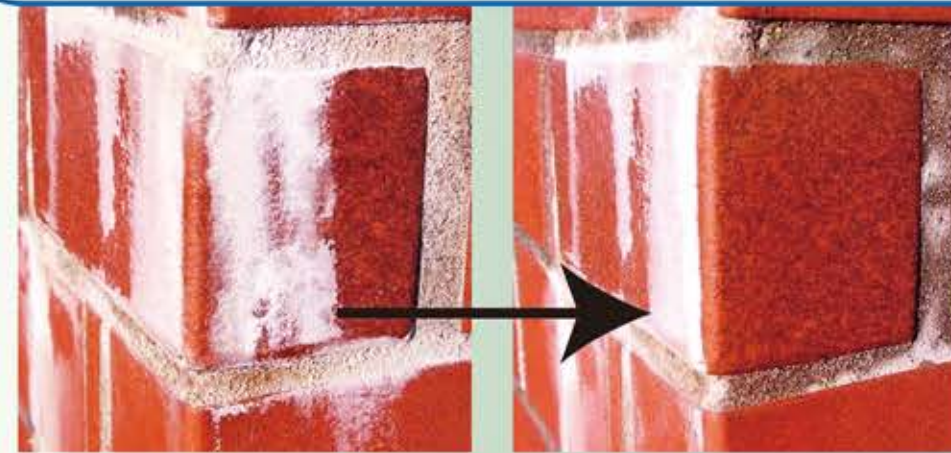

- * Only uses organic acids
- * Environmentally friendly
- * Easy to use
- * Can be used for home

Magical Granite Cleaner is uniquely formulated to reach deep inside granite then quickly and efficiently remove dirt, light rust and light efflorescence buildup. Dirt, rust, and efflorescence are quickly and easily removed from granite with little effort and without damage or scratch to the stone itself. Furthermore, Magical Granite Cleaner do not discolor the stone or give it an unnatural white color.

Magical Granite Cleaner

Magical Efflorescence Cleaner

Magical Efflorescence Cleaner is a specially formulated cleaner designed to dissolve ugly white buildups of calcium on stone and tile. It is tailored to dissolve efflorescence without damaging the surface- just spray on and watch as the buildup foams and bubbles as it dissolves, releasing only non-harmful CO² gas.

Magical Rust Remover

Magical Rust Remover is specially designed to pull out and dissolve deep rust stains from stone, tile and metal. It is gel-type so that it can be applied to both horizontal and vertical surfaces, making it easy to coat those hard to clean areas. After covering the affected area, wait until it turns purple and then wipe off the gel.